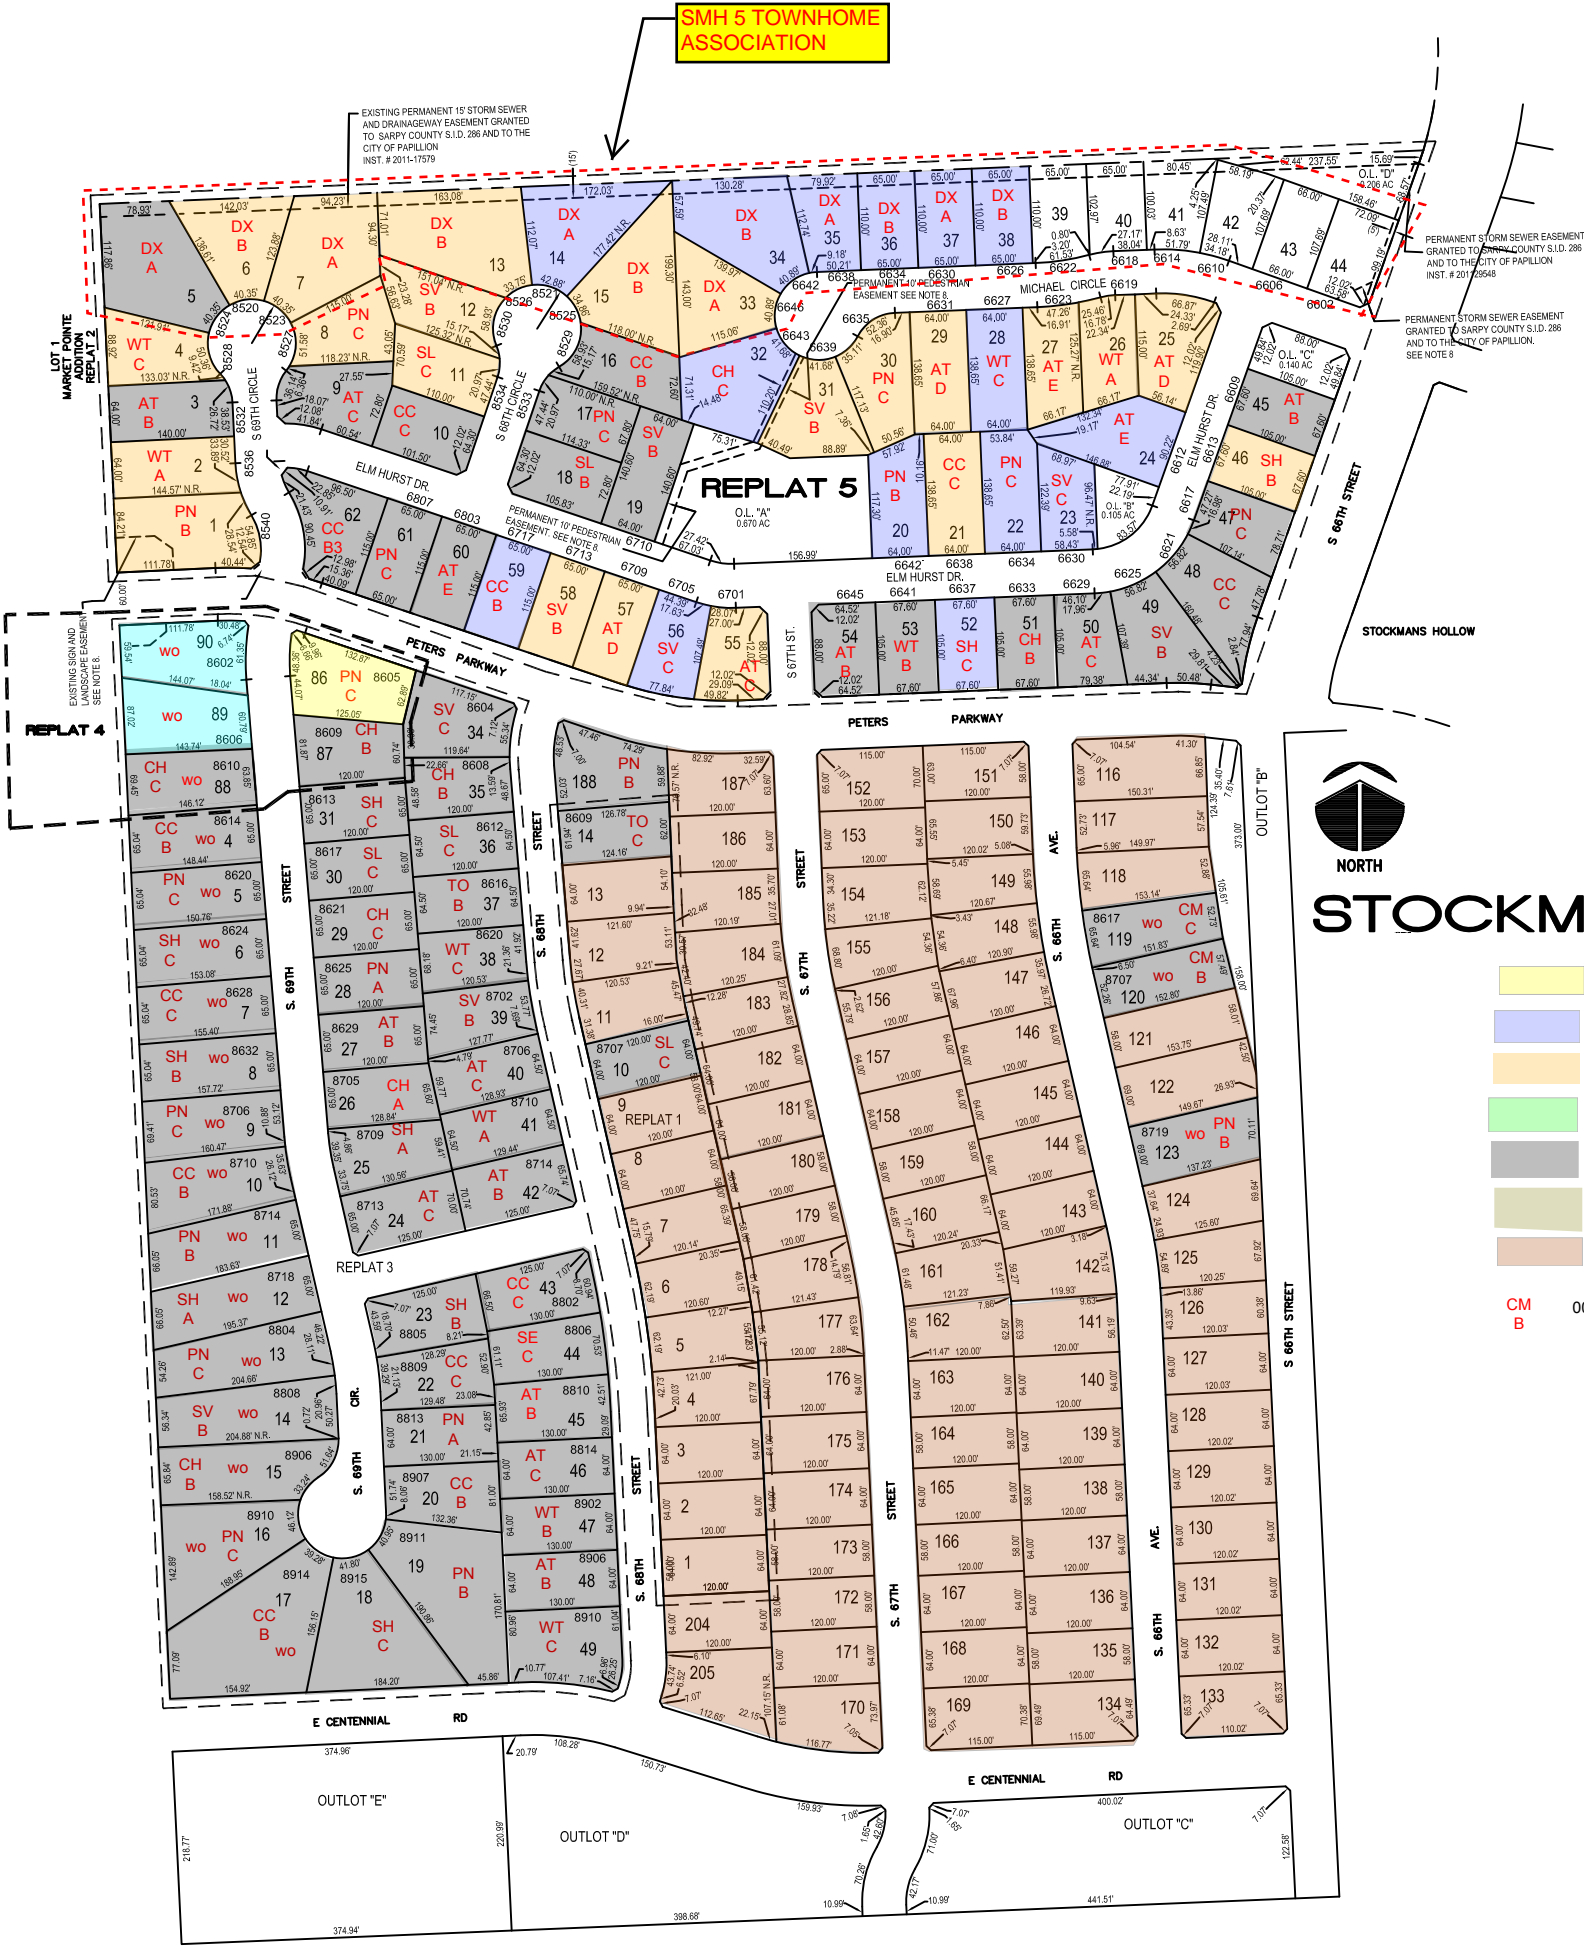

SMH 5 TOWNHOME ASSOCIATION

STOCKMANS HOLLOW

- MODEL
- SPEC
- SOLD
- LOTS RELEASED
- CLOSED
- BASIN
- EXISTING HOMES

CM 00000
B